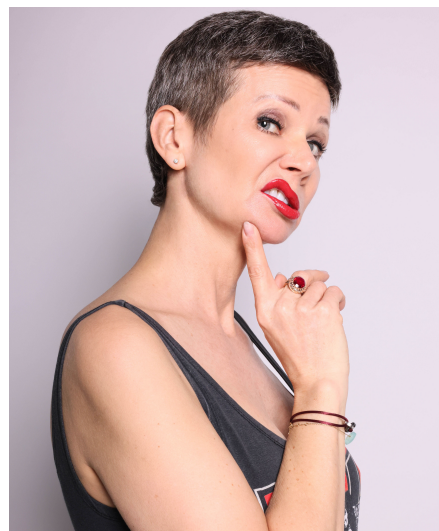

# Ewa K

**Gender** Female  
**Age** 52  
**Height** 172 cm  
**Look** Eastern European  
**Category** Commercial model

**Clothing eu** 38  
**Shoe size** 38  
**Eyes** Blue  
**Hair** Dark blond  
**Extra skills** model, hand model