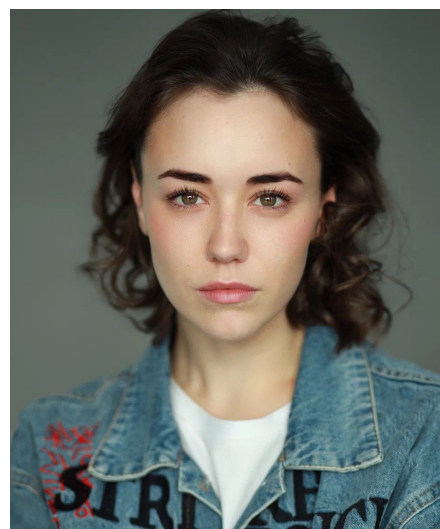

# Vlada A

**Gender** Female  
**Age** 25  
**Height** 168 cm  
**Look** Western European  
**Category** Actor

**Clothing eu** 42/44  
**Shoe size** 39  
**Eyes** Green  
**Hair** Brown  
**Extra skills** actress, model, comedy, presenter