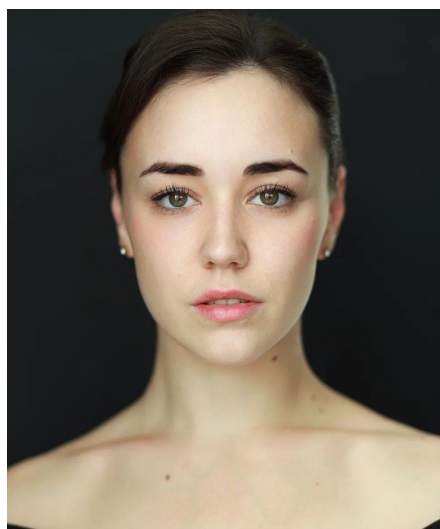

# Vlada A

**Gender** Female  
**Age** 25  
**Height** 168 cm  
**Look** Western European  
**Category** Actor

**Clothing eu** 42/44  
**Shoe size** 39  
**Eyes** Green  
**Hair** Brown  
**Extra skills** actress, model, comedy, presenter