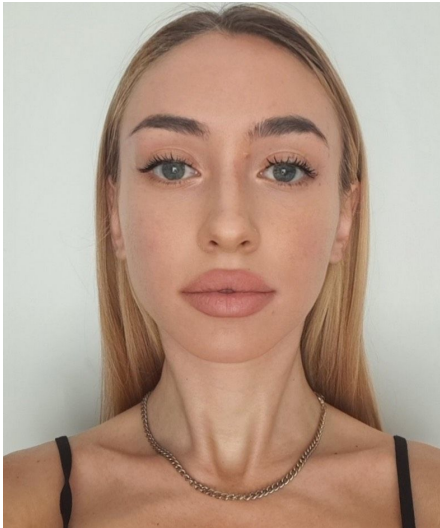

Alessandra M

Gender Female
Age 26
Height 169 cm
Look Southern European
Category Actor semi professional

Clothing eu 36/38
Shoe size 39
Eyes Green
Hair Dark blond
Extra skills actress, model, hand model, comedy