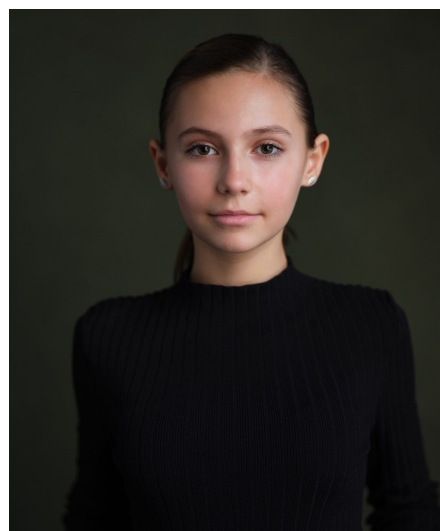

# Joolz S

**Gender** Female  
**Age** 12  
**Height** 157 cm  
**Look** Western European  
**Category** Child

**Clothing eu** 152/158  
**Shoe size** 38  
**Eyes** Brown  
**Hair** Dark blond  
**Extra skills** model