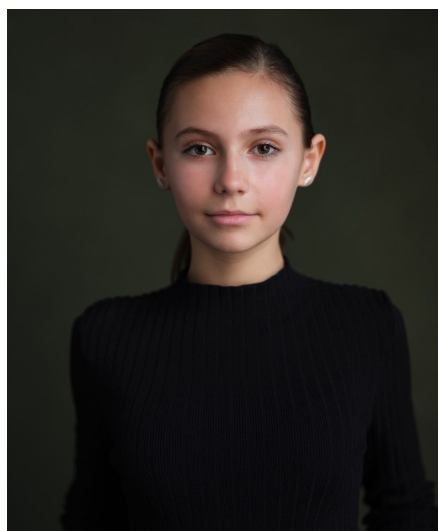

Joolz S

Gender Female
Age 12
Height 157 cm
Look Western European
Category Child

Clothing eu 152/158
Shoe size 38
Eyes Brown
Hair Dark blond
Extra skills model