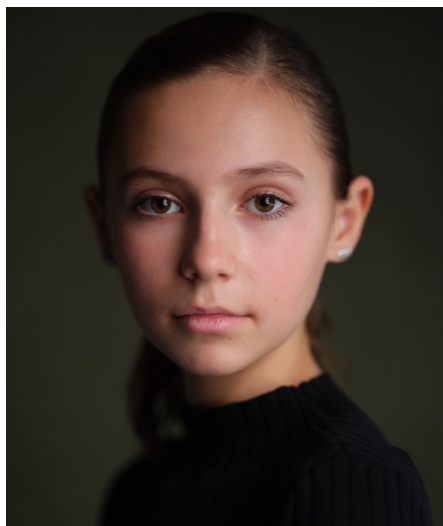

Joolz S

Gender Female
Age 12
Height 157 cm
Look Western European
Category Child

Clothing eu 152/158
Shoe size 38
Eyes Brown
Hair Dark blond
Extra skills model