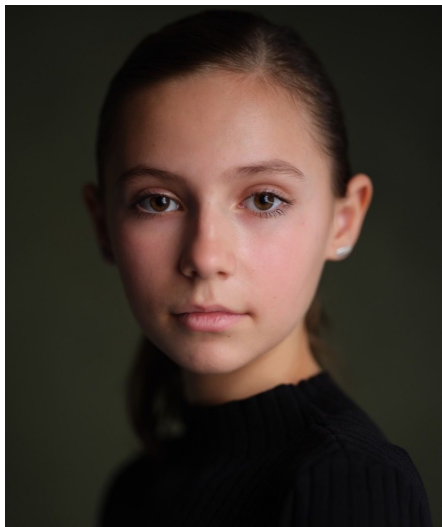

# Joolz S

**Gender** Female  
**Age** 12  
**Height** 157 cm  
**Look** Western European  
**Category** Child

**Clothing eu** 152/158  
**Shoe size** 38  
**Eyes** Brown  
**Hair** Dark blond  
**Extra skills** model