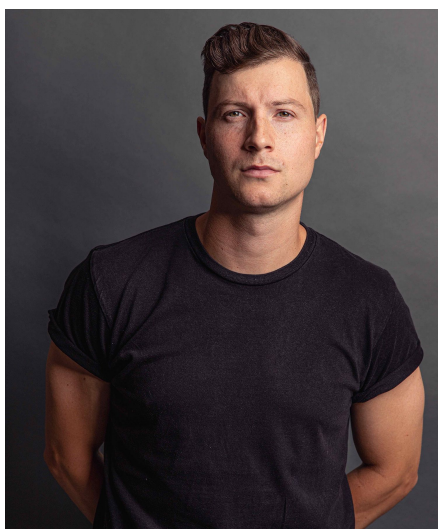

Floris B

Gender Male
Age 32
Height 180 cm
Look Western European
Category Commercial model

Clothing eu 48/50
Shoe size 41
Eyes Hazel
Hair Brown
Extra skills dancer, actor, presenter, model