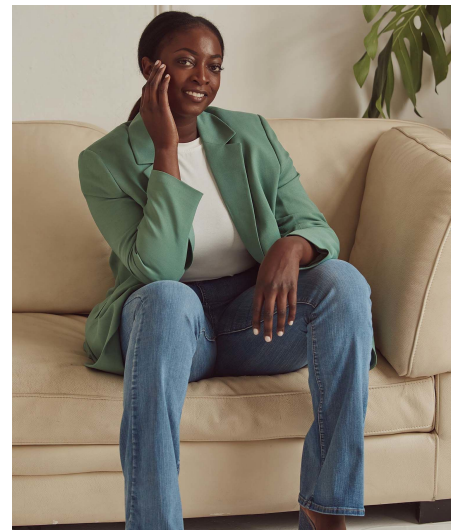

# Maguette M

**Gender** Female  
**Age** 32  
**Height** 178 cm  
**Look** African  
**Category** Commercial model

**Clothing eu** 40  
**Shoe size** 42  
**Eyes** Black  
**Hair** Black  
**Extra skills** model, hand model