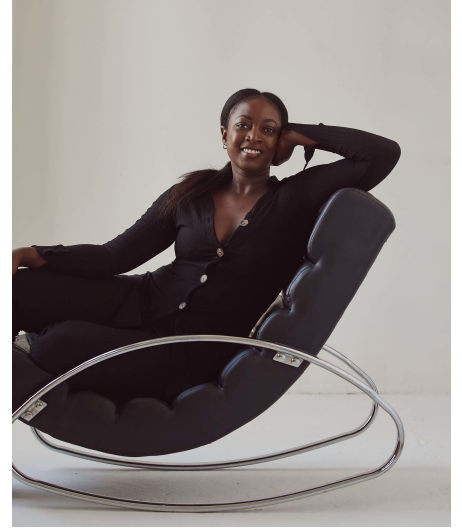

# Maguette M

**Gender** Female  
**Age** 32  
**Height** 178 cm  
**Look** African  
**Category** Commercial model

**Clothing eu** 40  
**Shoe size** 42  
**Eyes** Black  
**Hair** Black  
**Extra skills** model, hand model