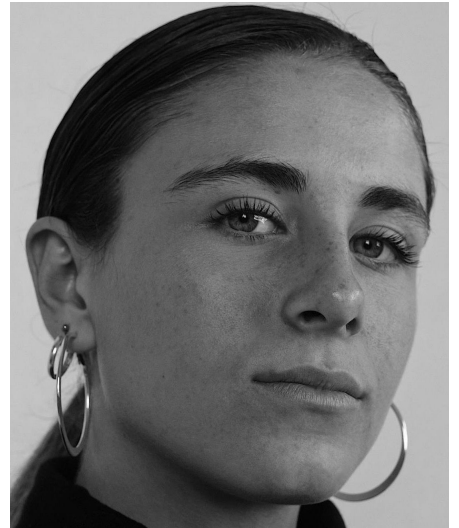

Isabel Bo

Gender Female
Age 24
Height 170 cm
Look Western European
Category Commercial model

Clothing eu 36
Shoe size 39
Eyes Blue
Hair Brown
Extra skills model, dancer, hair model, sports model