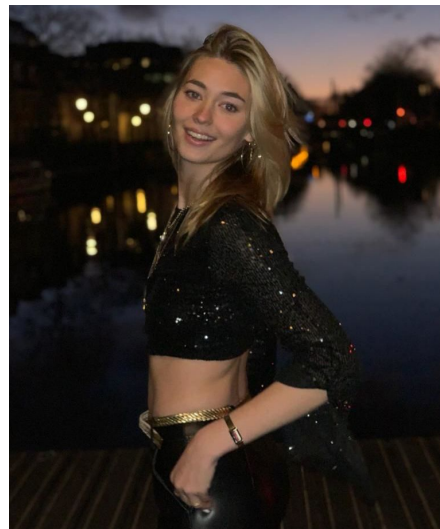

Liselot H

Gender Female
Age 22
Height 178 cm
Look Western European
Category Actor semi professional

Clothing eu 34
Shoe size 39
Eyes Blue
Hair Blond
Extra skills model, actress, singer, sports model