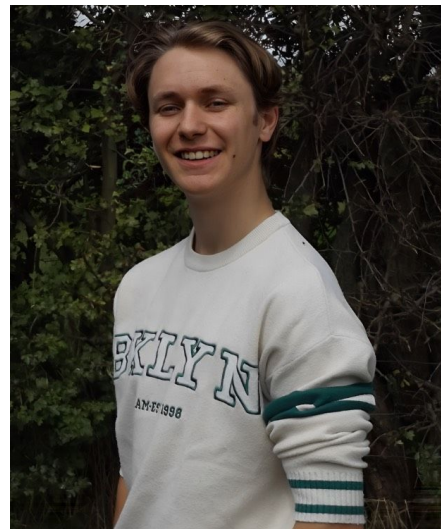

# Glenn S

**Gender** Male  
**Age** 19  
**Height** 180 cm  
**Look** Western European  
**Category** Commercial model

**Clothing eu** 46/48  
**Shoe size** 42  
**Eyes** Blue  
**Hair** Dark blond  
**Extra skills** model, actor, voice over