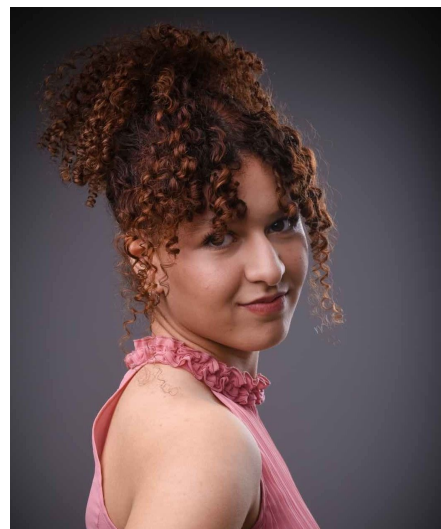

Lina D

Gender Female
Age 20
Height 172 cm
Look Northern African
Category Actor semi professional

Clothing eu 36
Shoe size 39
Eyes Brown
Hair Red
Extra skills actress, model, dancer, singer, hair model, hand model