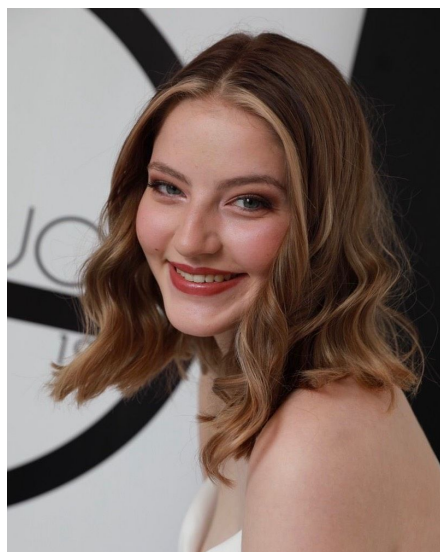

# Jasmijn G

**Gender** Female  
**Age** 21  
**Height** 182 cm  
**Look** Western European  
**Category** Actor

**Clothing eu** 38  
**Shoe size** 41  
**Eyes** Gray  
**Hair** Dark blond  
**Extra skills** actress, model, dancer, sports model