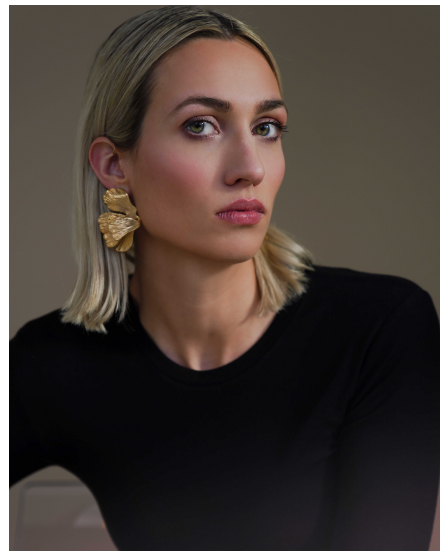

Emma Bl

Gender Female
Age 28
Height 175 cm
Look Western European
Category Commercial model

Clothing eu 36
Shoe size 41
Eyes Green
Hair Blond
Extra skills model