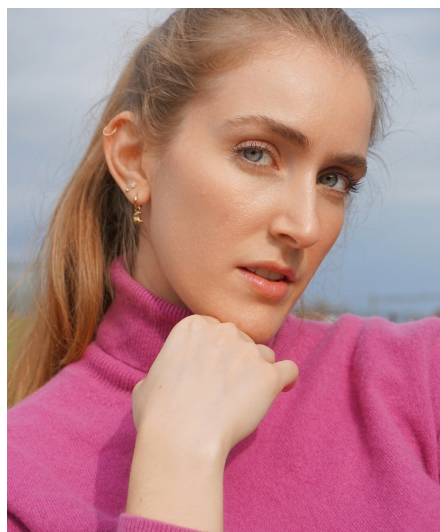

Yasmin B

Gender Female
Age 26
Height 171 cm
Look Western European
Category Actor

Clothing eu 36
Shoe size 39
Eyes Blue
Hair Brown
Extra skills actress, comedy, presenter