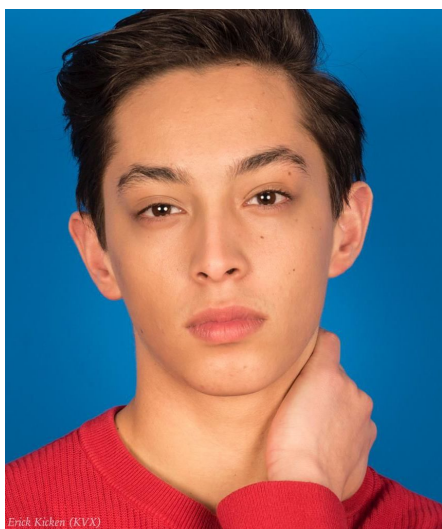

# Mitchel J

**Gender** Male  
**Age** 23  
**Height** 172 cm  
**Look** South American  
**Category** Actor semi professional

**Clothing eu** 32  
**Shoe size** 41  
**Eyes** Brown  
**Hair** Brown  
**Extra skills** actor, model, dancer, singer