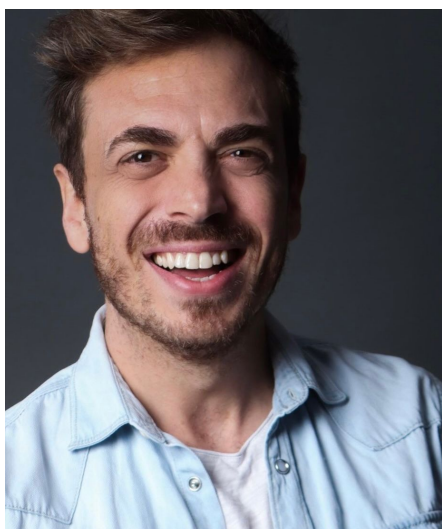

Adem Y

Gender Male
Age 40
Height 169 cm
Look Middle Eastern
Category Actor

Clothing eu 42/44
Shoe size 42
Eyes Brown
Hair Dark blond
Extra skills actor, comedy, presenter