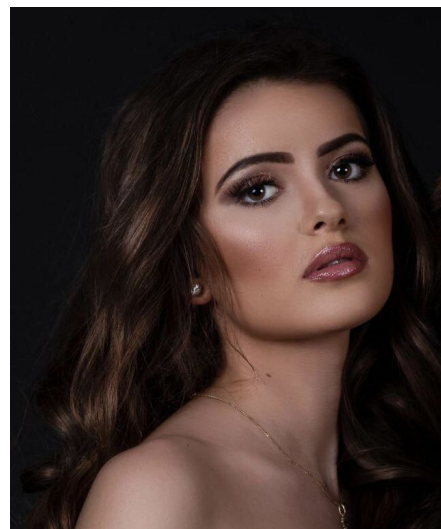

Michelle Kr

Gender Female
Age 21
Height 165 cm
Look Eastern European
Category Actor semi professional

Clothing eu 34/36
Shoe size 36
Eyes Green
Hair Brown
Extra skills actress, model