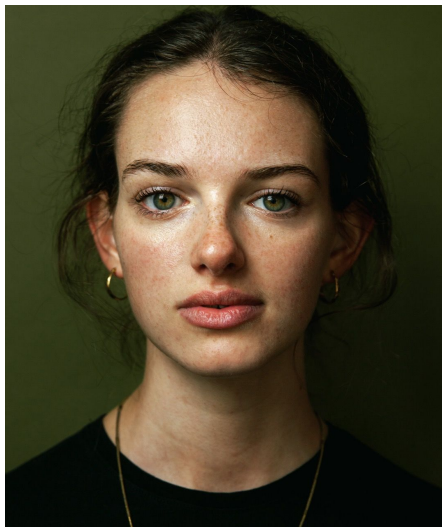

## Yara B

**Gender** Female  
**Age** 23  
**Height** 171 cm  
**Look** Western European  
**Category** Actor

**Clothing eu** 36/38  
**Shoe size** 41  
**Eyes** Green  
**Hair** Brown  
**Extra skills** actress, model, comedy