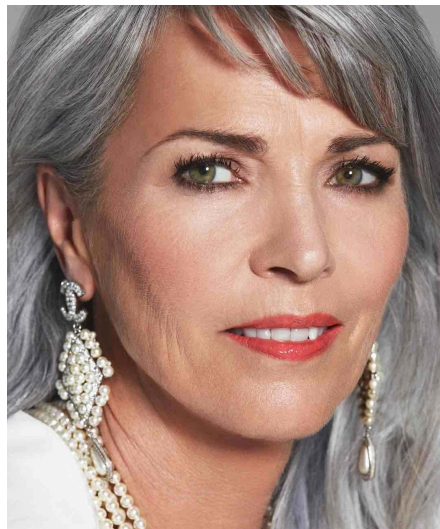

Konnie H

Gender Female
Age 65
Height 167 cm
Look Western European
Category Commercial model

Clothing eu 36/38
Shoe size 39
Eyes Green
Hair Gray
Extra skills model, lingerie, hand model, presenter