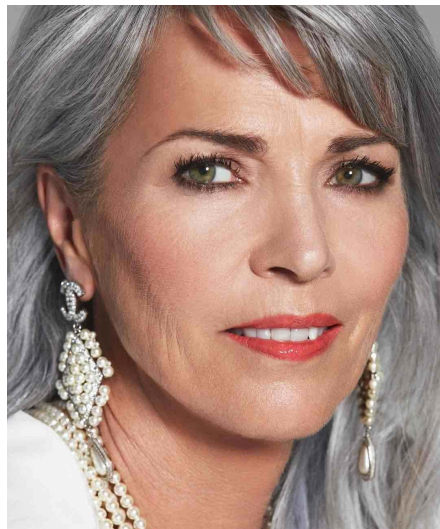

Konnie H

Gender Female
Age 64
Height 167 cm
Look Western European
Category Commercial model

Clothing eu 36/38
Shoe size 39
Eyes Green
Hair Gray
Extra skills model, lingerie, hand model, presenter