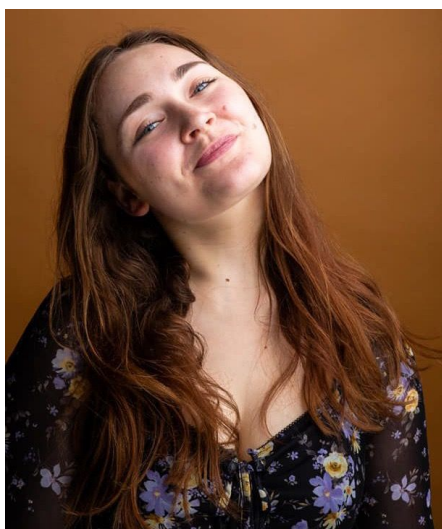

Maggie S

Gender Female
Age 28
Height 168 cm
Look British
Category Actor

Clothing eu 36/38
Shoe size 39
Eyes Blue
Hair Brown
Extra skills actress, presenter, comedy, singer