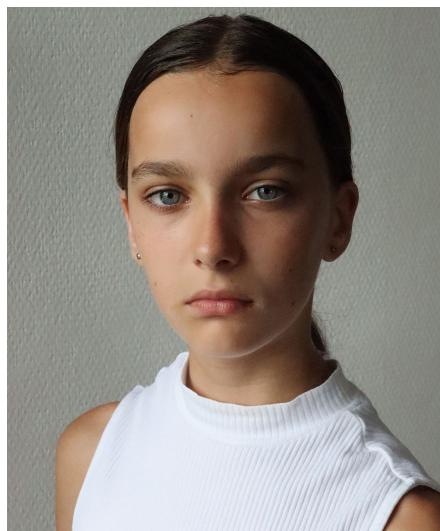

Bente P

Gender Female
Age 11
Height 149 cm
Look Western European
Category Child

Clothing eu 152
Shoe size 36
Eyes Blue
Hair Dark blond
Extra skills model