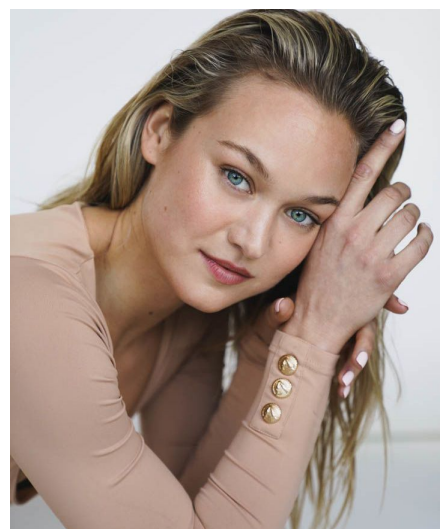

Larissa S

Gender Female
Age 30
Height 171 cm
Look Western European
Category Commercial model

Clothing eu 34/36
Shoe size 40
Eyes Blue
Hair Blond
Extra skills actress, model, sports model,
lingerie, hand model, foot model,
dancer