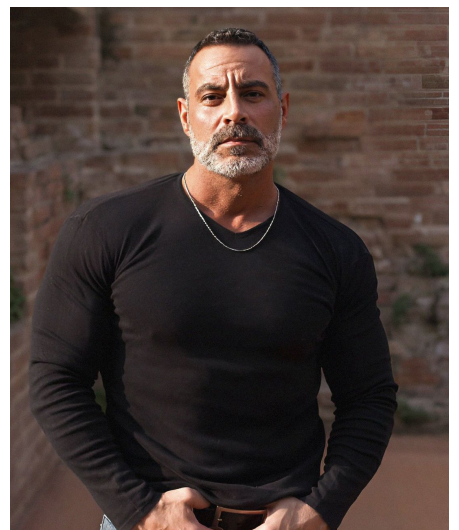

Michael Se

Gender Male
Age 52
Height 182 cm
Look Southern European
Category Actor international

Clothing eu 52
Shoe size 43
Eyes Brown
Hair Gray
Extra skills actor, stunt performer