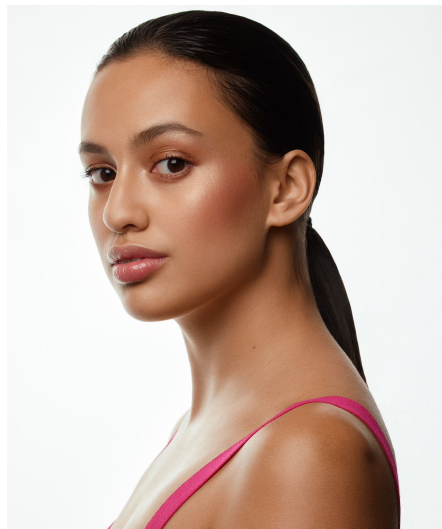

Rohdé V

Gender Female
Age 26
Height 171 cm
Look Asian
Category Actor semi professional

Clothing eu 36/38
Shoe size 38
Eyes Brown
Hair Brown
Extra skills actress, model, dancer