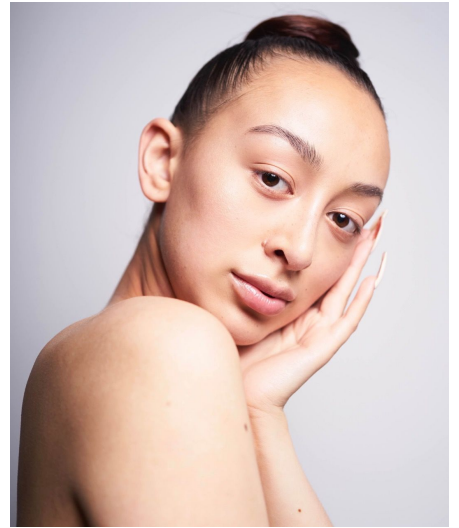

Aemarylle L

Gender Female
Age 28
Height 165 cm
Look Asian
Category Actor

Clothing eu 34/36
Shoe size 37
Eyes Brown
Hair Red
Extra skills actress, model, voice over, comedy