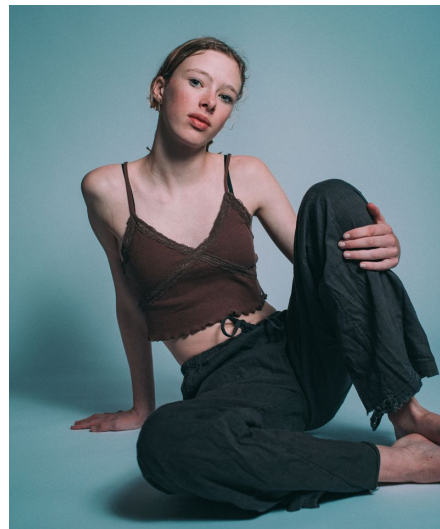

Isabelle M

Gender Female
Age 14
Height 165 cm
Look Western European
Category Child

Clothing eu 158/164
Shoe size 39
Eyes Blue
Hair Blond
Extra skills model, actress