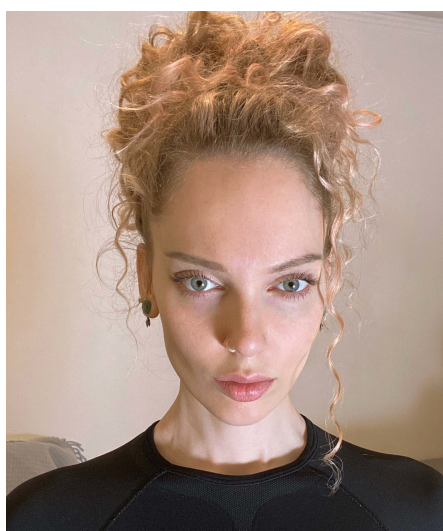

Dora M

Gender Female
Age 31
Height 175 cm
Look Western European
Category Commercial model

Clothing eu 34/36
Shoe size 39
Eyes Green
Hair Dark blond
Extra skills model