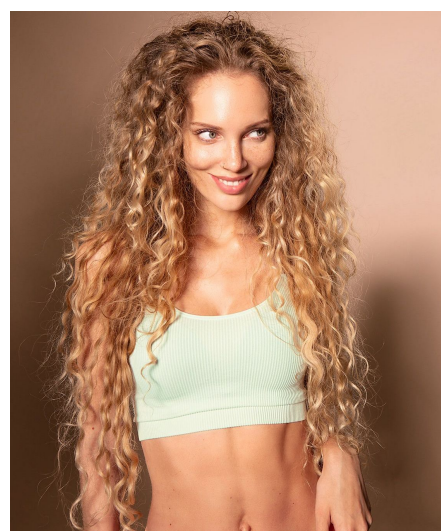

Dora M

Gender Female
Age 31
Height 175 cm
Look Western European
Category Commercial model

Clothing eu 34/36
Shoe size 39
Eyes Green
Hair Dark blond
Extra skills model