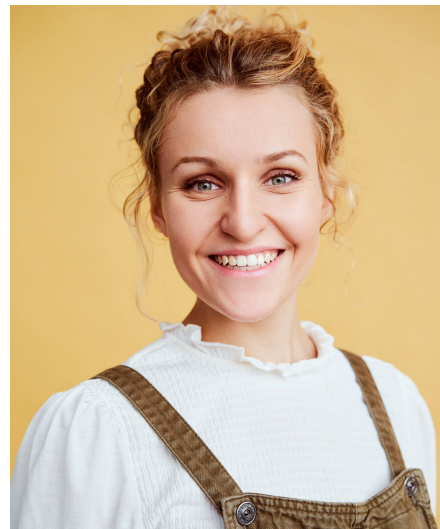

# Iris J

**Gender** Female  
**Age** 27  
**Height** 170 cm  
**Look** Western European  
**Category** Actor

**Clothing eu** 36/38  
**Shoe size** 39  
**Eyes** Green  
**Hair** Blond  
**Extra skills** actress, model