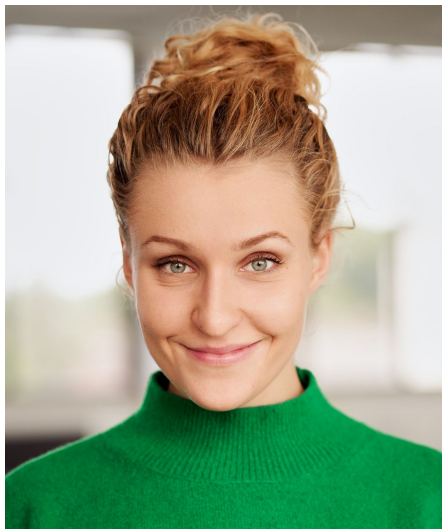

# Iris J

**Gender** Female  
**Age** 27  
**Height** 170 cm  
**Look** Western European  
**Category** Actor

**Clothing eu** 36/38  
**Shoe size** 39  
**Eyes** Green  
**Hair** Blond  
**Extra skills** actress, model