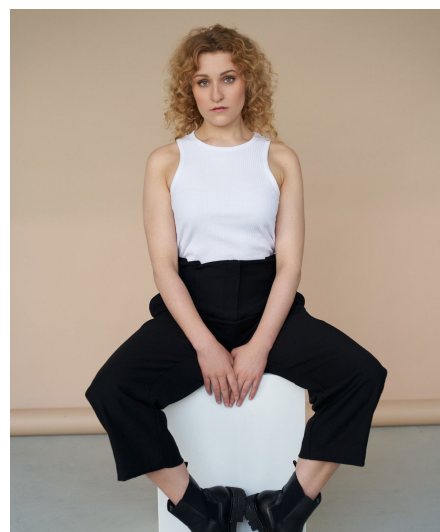

# Iris J

**Gender** Female  
**Age** 27  
**Height** 170 cm  
**Look** Western European  
**Category** Actor

**Clothing eu** 36/38  
**Shoe size** 39  
**Eyes** Green  
**Hair** Blond  
**Extra skills** actress, model