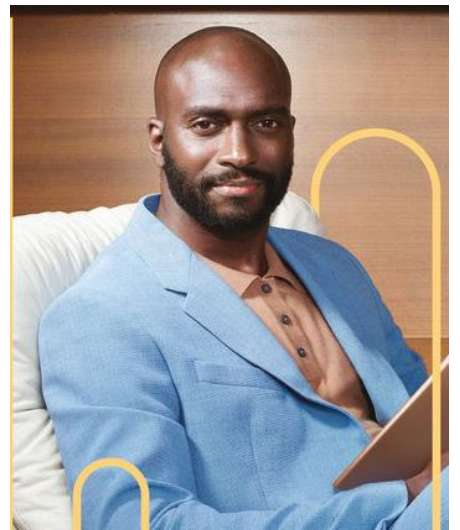

Modou D

Gender Male
Age 49
Height 183 cm
Look African
Category Commercial model

Clothing eu 46/48
Shoe size 43
Eyes Brown
Hair Bald
Extra skills model, hand model, sports model