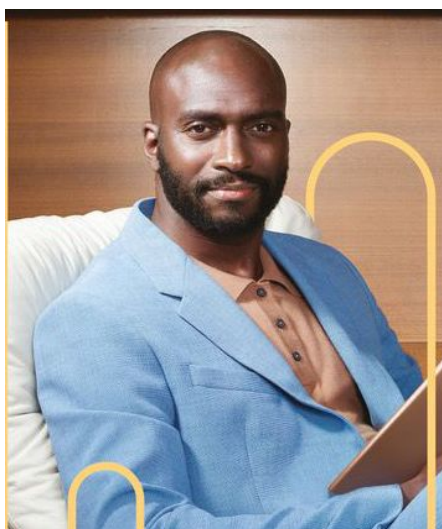

# Modou D

**Gender** Male  
**Age** 51  
**Height** 183 cm  
**Look** African  
**Category** Commercial model

**Clothing eu** 48  
**Shoe size** 43  
**Eyes** Brown  
**Hair** Bald  
**Extra skills** model, hand model, sports model