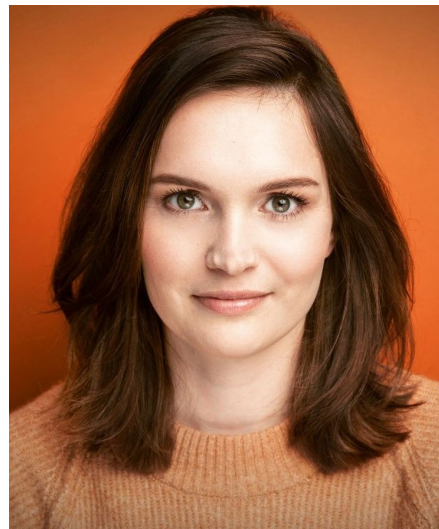

# Iris R

**Gender** Female  
**Age** 36  
**Height** 175 cm  
**Look** Western European  
**Category** Actor

**Clothing eu** 36/38  
**Shoe size** 40  
**Eyes** Green  
**Hair** Brown  
**Extra skills** actress, singer