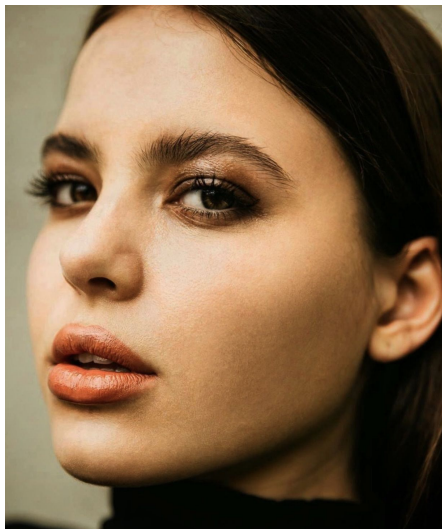

# Sara K

**Gender** Female  
**Age** 25  
**Height** 175 cm  
**Look** Southern European  
**Category** Commercial model

**Clothing eu** 36  
**Shoe size** 38  
**Eyes** Hazel  
**Hair** Brown  
**Extra skills** model, sports model