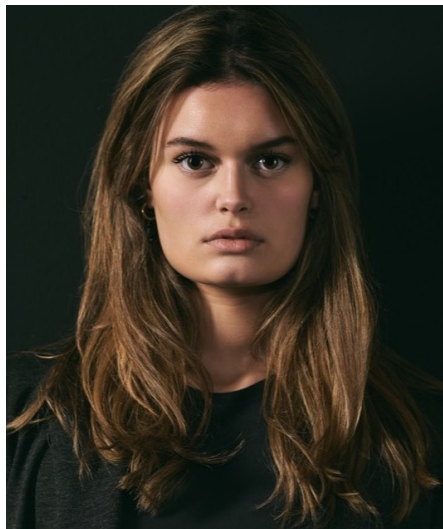

# Jimi Hu

**Gender** Female  
**Age** 17  
**Height** 173 cm  
**Look** Southern European  
**Category** Commercial model

**Clothing eu** 36/38  
**Shoe size** 39  
**Eyes** Hazel  
**Hair** Brown  
**Extra skills** model