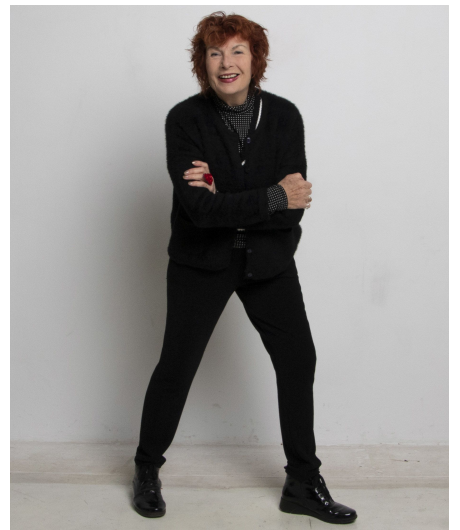

# Lenny M

**Gender** Female  
**Age** 84  
**Height** 163 cm  
**Look** Western European  
**Category** Commercial model

**Clothing eu** 38  
**Shoe size** 39  
**Eyes** Green  
**Hair** Red  
**Extra skills** model