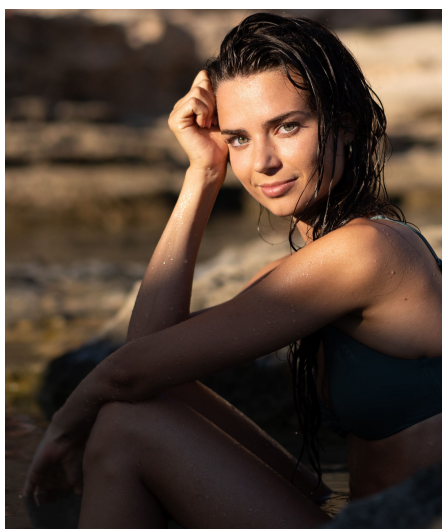

# Patricia C

**Gender** Female  
**Age** 27  
**Height** 174 cm  
**Look** Western European  
**Category** Commercial model

**Clothing eu** 32  
**Shoe size** 39  
**Eyes** Green  
**Hair** Brown  
**Extra skills** model, sports model