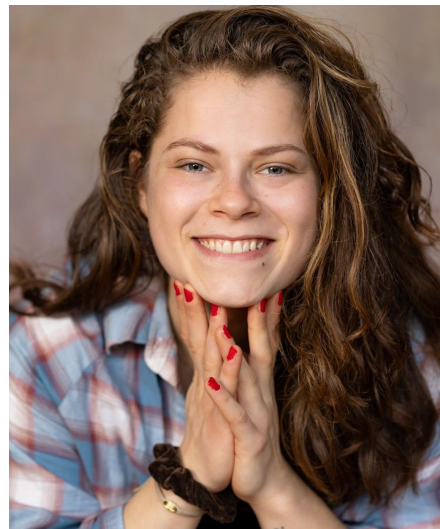

Shira D

Gender Female
Age 23
Height 165 cm
Look Western European
Category Actor semi professional

Clothing eu 38/40
Shoe size 40
Eyes Gray
Hair Dark blond
Extra skills actress