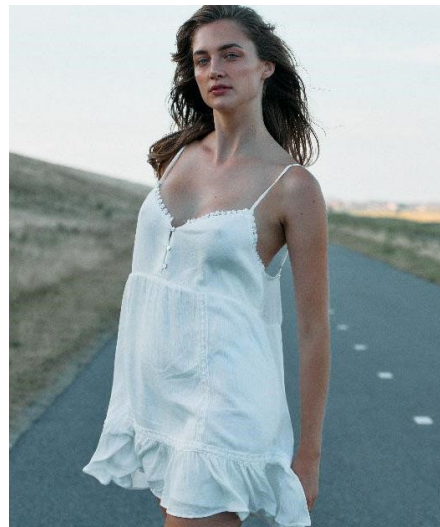

Julia Sm

Gender Female
Age 27
Height 180 cm
Look Western European
Category Actor

Clothing eu 36/38
Shoe size 39
Eyes Blue
Hair Dark blond
Extra skills actress, model, sports model,
presenter, hand model, lingerie