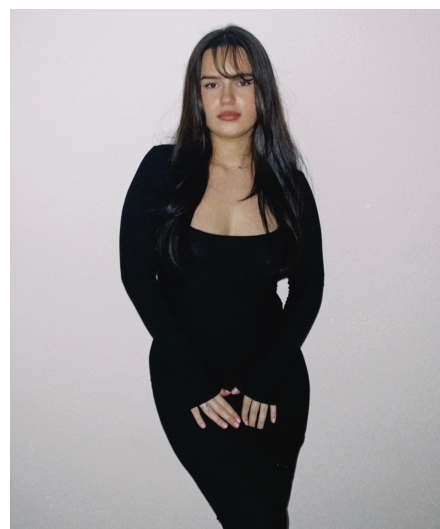

Melisa M

Gender Female
Age 20
Height 165 cm
Look Eastern European
Category Commercial model

Clothing eu 38
Shoe size 39
Eyes Brown
Hair Brown
Extra skills model, dancer