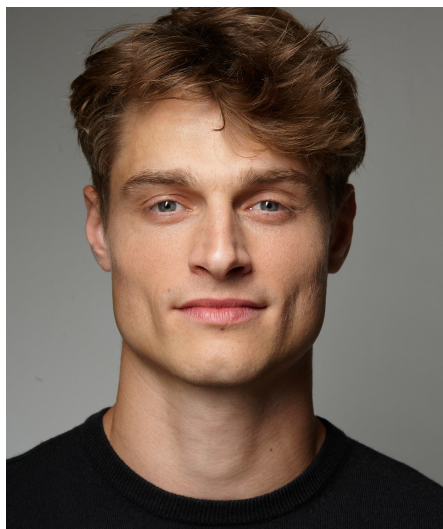

# Thomas J

**Gender** Male  
**Age** 34  
**Height** 193 cm  
**Look** Western European  
**Category** Commercial model

**Clothing eu** 32  
**Shoe size** 45  
**Eyes** Blue  
**Hair** Dark blond  
**Extra skills** model, sports model, presenter