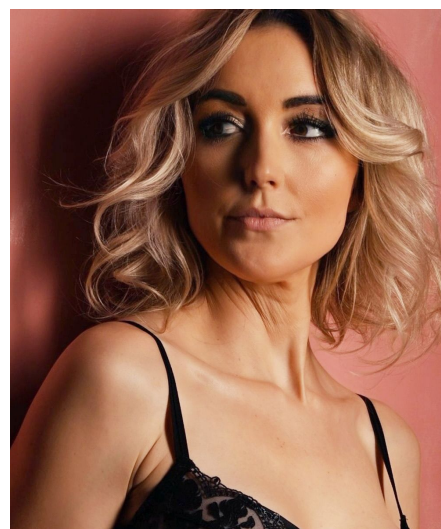

Fanny O

Gender Female
Age 40
Height 178 cm
Look Western European
Category Commercial model

Clothing eu 38
Shoe size 40
Eyes Green
Hair Blond
Extra skills model