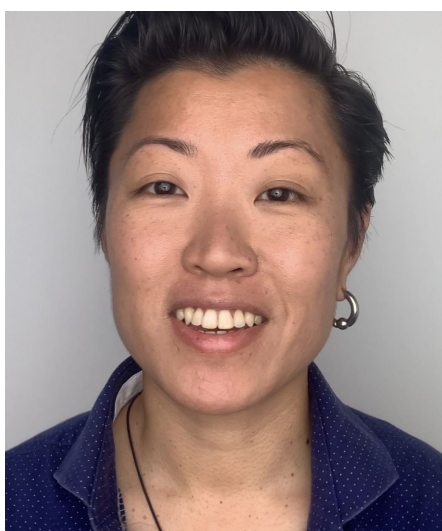

# Thuy N

**Gender** Other  
**Age** 39  
**Height** 158 cm  
**Look** Asian  
**Category** Actor semi professional

**Clothing eu** 32  
**Shoe size** 38  
**Eyes** Brown  
**Hair** Black  
**Extra skills** actress, model, presenter