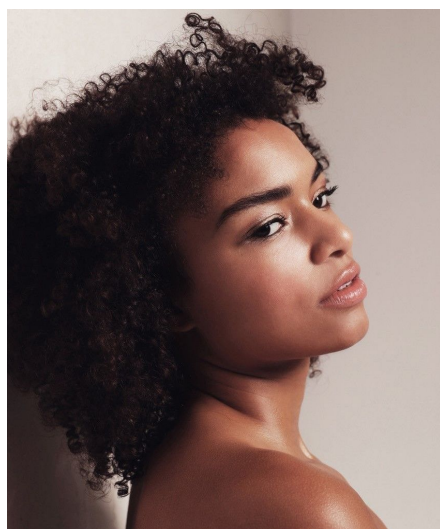

Fon Nji W

Gender Female
Age 23
Height 175 cm
Look African
Category Commercial model

Clothing eu 38/40
Shoe size 41
Eyes Brown
Hair Brown
Extra skills model, sports model