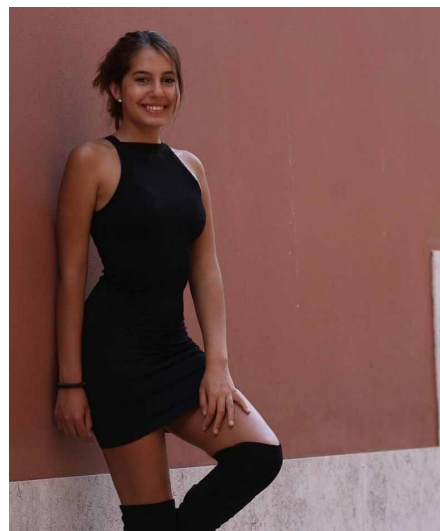

Ana Luiza S

Gender Female
Age 21
Height 170 cm
Look Southern European
Category Commercial model

Clothing eu 34
Shoe size 39
Eyes Brown
Hair Brown
Extra skills model, sports model, lingerie, hand model