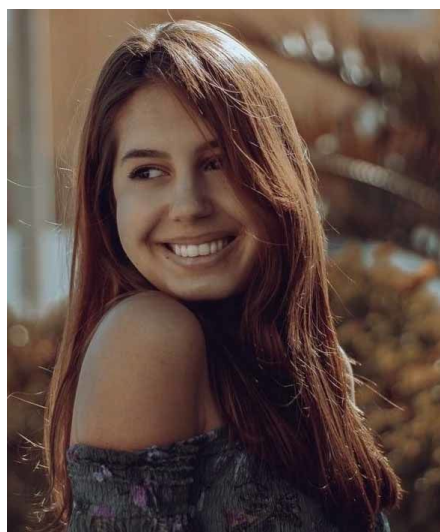

Ana Luiza S

Gender Female
Age 21
Height 170 cm
Look Southern European
Category Commercial model

Clothing eu 34
Shoe size 39
Eyes Brown
Hair Brown
Extra skills model, sports model, lingerie, hand model