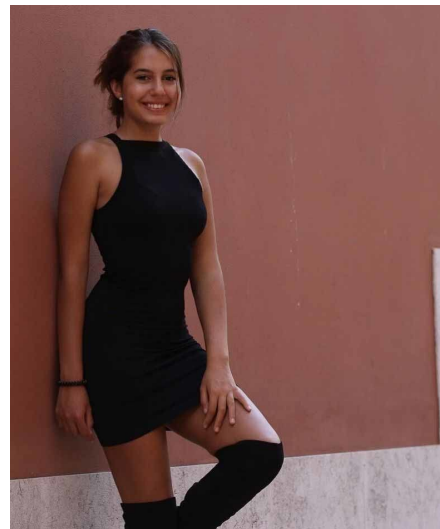

# Ana Luiza S

**Gender** Female  
**Age** 22  
**Height** 170 cm  
**Look** Southern European  
**Category** Commercial model

**Clothing eu** 34  
**Shoe size** 39  
**Eyes** Brown  
**Hair** Brown  
**Extra skills** model, sports model, lingerie, hand model