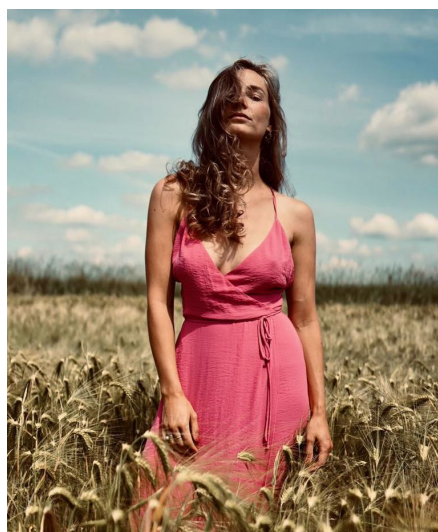

Avalon W

Gender Female
Age 32
Height 171 cm
Look Western European
Category Commercial model

Clothing eu 34/36
Shoe size 39
Eyes Green
Hair Dark blond
Extra skills model