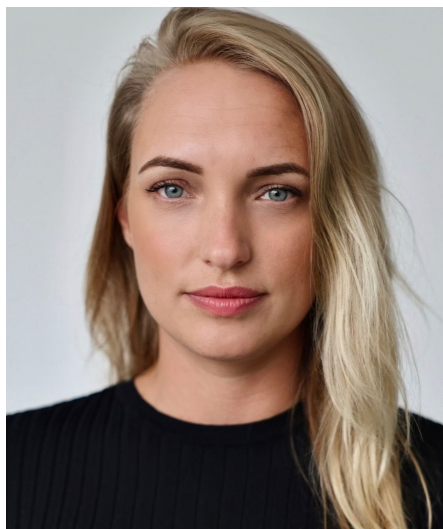

Elisa Z

Gender Female
Age 40
Height 173 cm
Look Western European
Category Commercial model

Clothing eu 36/38
Shoe size 38
Eyes Blue
Hair Blond
Extra skills model