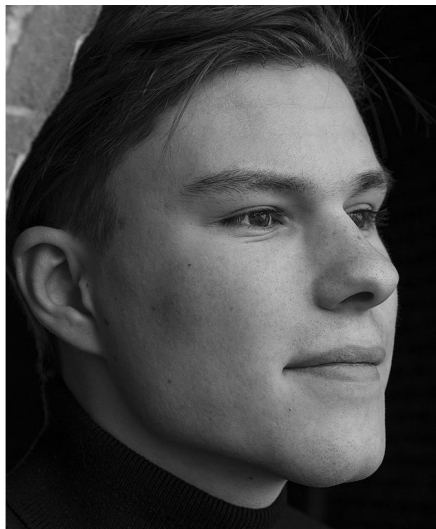

# Ronan W

**Gender** Male  
**Age** 23  
**Height** 188 cm  
**Look** Western European  
**Category** Commercial model

**Clothing eu** 48/50  
**Shoe size** 42  
**Eyes** Brown  
**Hair** Dark blond  
**Extra skills** model