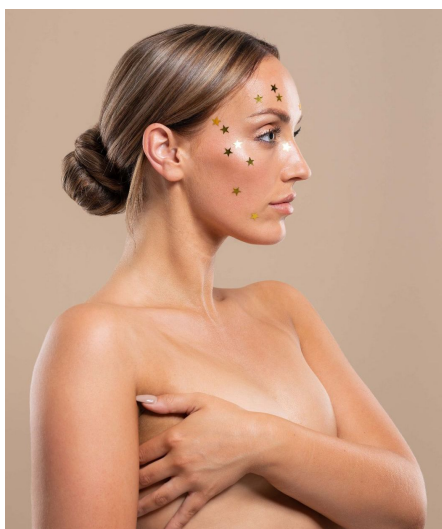

Mireille Bo

Gender Female
Age 31
Height 168 cm
Look Southern European
Category Commercial model

Clothing eu 36/38
Shoe size 38
Eyes Green
Hair Dark blond
Extra skills model, actress, singer, dancer