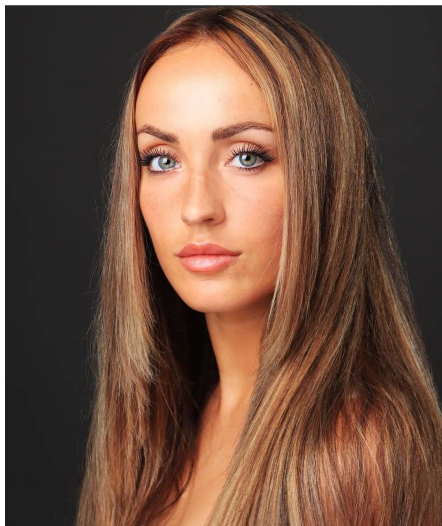

Mireille Bo

Gender Female
Age 31
Height 168 cm
Look Southern European
Category Commercial model

Clothing eu 36/38
Shoe size 38
Eyes Green
Hair Dark blond
Extra skills model, actress, singer, dancer