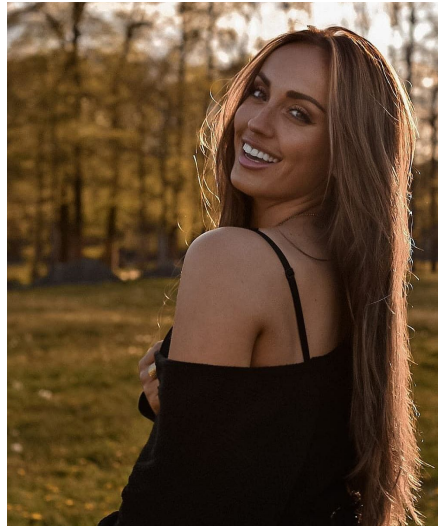

Mireille Bo

Gender Female
Age 31
Height 168 cm
Look Southern European
Category Commercial model

Clothing eu 36/38
Shoe size 38
Eyes Green
Hair Dark blond
Extra skills model, actress, singer, dancer