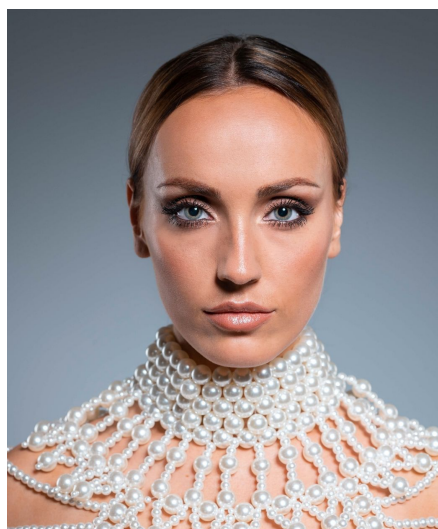

Mireille Bo

Gender Female
Age 31
Height 168 cm
Look Southern European
Category Commercial model

Clothing eu 36/38
Shoe size 38
Eyes Green
Hair Dark blond
Extra skills model, actress, singer, dancer