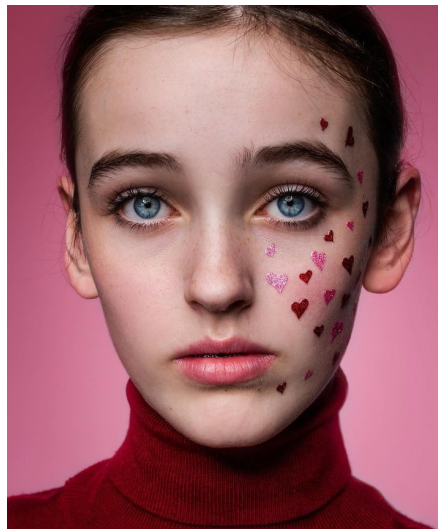

Sterre B

Gender Female
Age 14
Height 163 cm
Look Western European
Category Child

Clothing eu 170
Shoe size 38
Eyes Blue
Hair Brown
Extra skills model