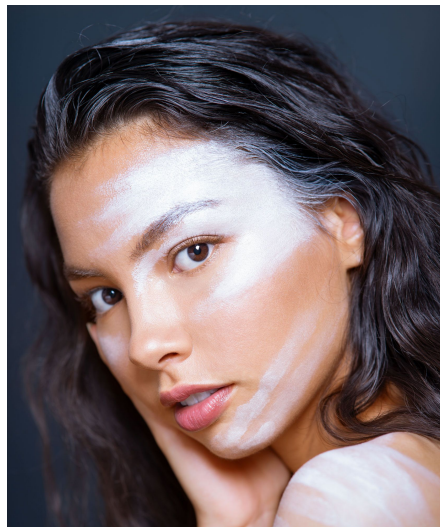

Adinda T

Gender Female
Age 28
Height 167 cm
Look Asian
Category Commercial model

Clothing eu 34/36
Shoe size 40
Eyes Brown
Hair Brown
Extra skills model