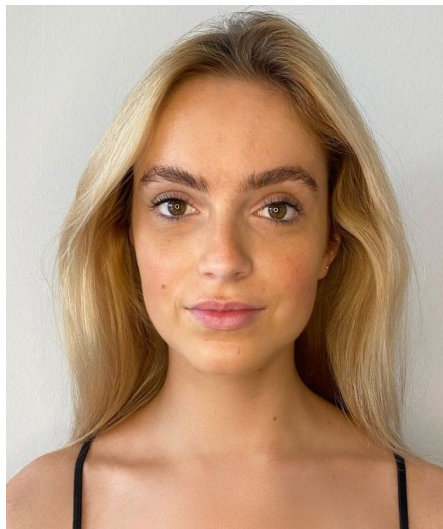

Britt Sp

Gender Female
Age 25
Height 173 cm
Look Western European
Category Commercial model

Clothing eu 36
Shoe size 37
Eyes Brown
Hair Blond
Extra skills model