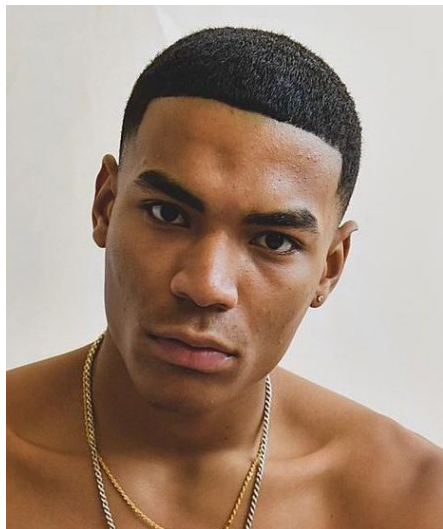

# Otman K

**Gender** Male  
**Age** 23  
**Height** 185 cm  
**Look** South American  
**Category** Commercial model

**Clothing eu** 50  
**Shoe size** 44  
**Eyes** Brown  
**Hair** Brown  
**Extra skills** model, sports model, actor