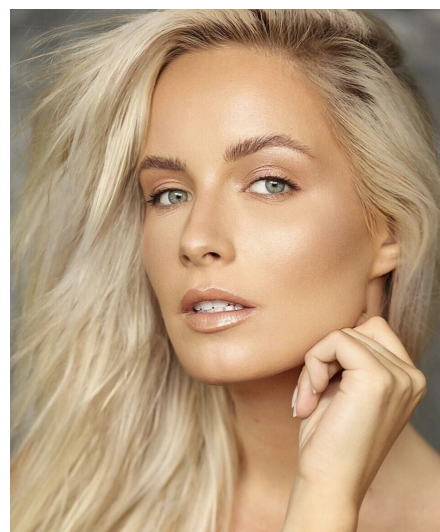

Lisa Gu

Gender Female
Age 32
Height 175 cm
Look Western European
Category Commercial model

Clothing eu 36/38
Shoe size 39
Eyes Blue
Hair Dark blond
Extra skills model